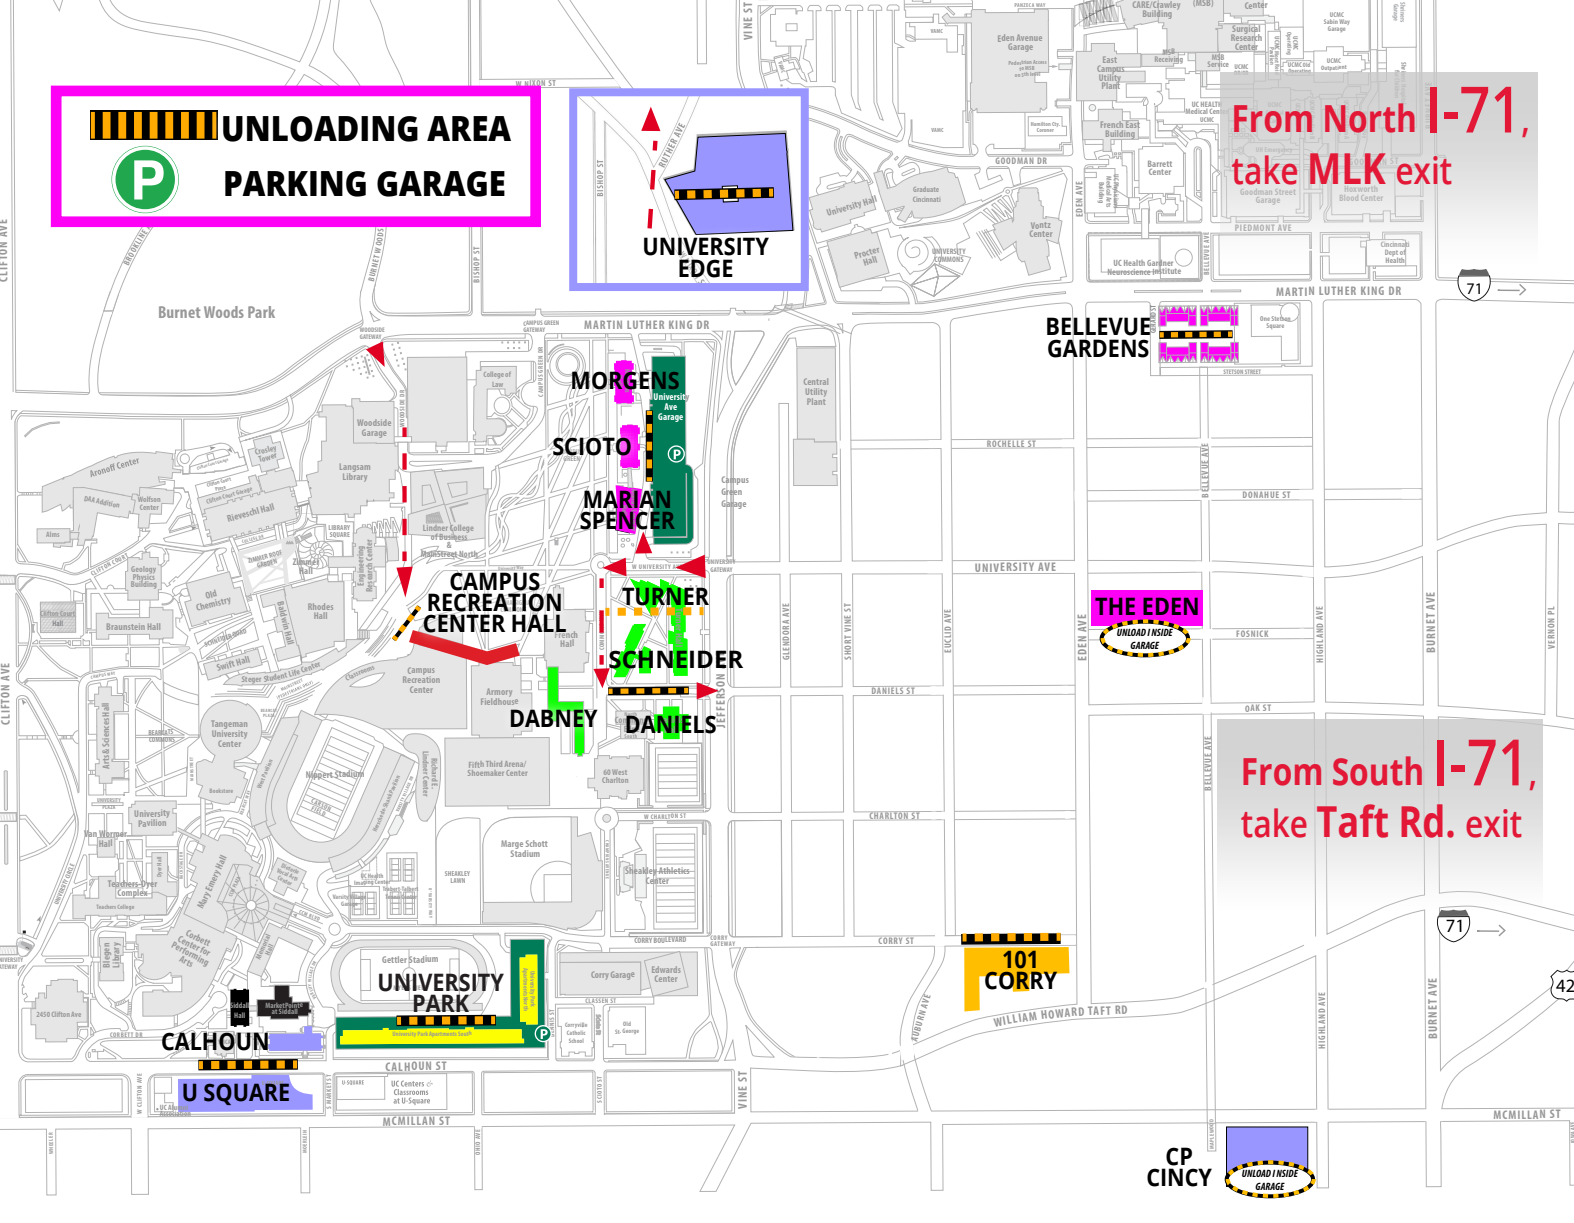

 **UNLOADING AREA**  
 **PARKING GARAGE**

  
**UNIVERSITY EDGE**

**From North I-71,  
 take MLK exit**

**From North or  
 South I-75,  
 take Hopple St.  
 exit**

**STRATFORD HEIGHTS**

**THE DEACON**

**BELLEVUE GARDENS**

**THE EDEN**

**101 CORRY**

**From South I-71,  
 take Taft Rd. exit**

**CP CINCY**